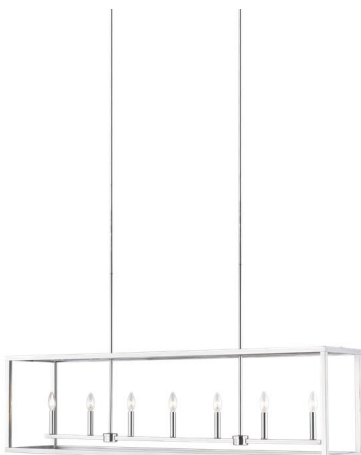

GENERATION LIGHTING

6634507-962: Long Seven Light Island Pendant

Dimensions:

Length:	54"	Overall Height:	59 1/8"
Width:	12"	Wire:	120" (color/Clear Silver)
Height:	15"	Mounting Proc.:	Cap Nuts
Weight:	19.2 lbs.	Connection:	Mounted To Box

Bulbs:

7 - Candelabra Torpedo 60w Max. 120v - Not included

Features:

- Clear bulb(s) recommended for this fixture
- Easily converts to LED with optional replacement lamps
- Meets Title 24 energy efficiency standards
- Title 24 compliant if used with Joint Appendix (JA8) approved light bulbs listed in the California Energy Commission Appliance database.

Collection: Moffet Street

Traditional iron forms and casual styling available in three finishes

7 Torpedo Candelabra 60 watt light bulbs

Clear bulb(s) recommended for this fixture

Easily converts to LED with optional replacement lamps

Meets Title 24 energy efficiency standards

UPC #:785652078125

Finish: Brushed Nickel (962)

Backplate / Canopy Details:

Type	Height / Length	Width	Depth	Diameter	Outlet Box Up	Outlet Box Down
Canopy	3/4	25 1/8	5 7/8			