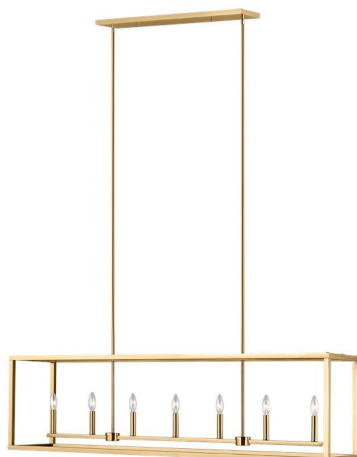

GENERATION LIGHTING

6634507-848: Long Seven Light Island Pendant

Collection: Moffet Street

Traditional iron forms and casual styling available in three finishes

7 Torpedo Candelabra 60 watt light bulbs

Clear bulb(s) recommended for this fixture

Easily converts to LED with optional replacement lamps

Meets Title 24 energy efficiency standards

UPC #:785652078101

Finish: Satin Brass (848)

Dimensions:

Length: 54"

Width: 12"

Height: 15"

Weight: 19.2 lbs.

Overall Height: 59 1/8"

Wire: 120" (color/Clear Gold)

Mounting Proc.: Cap Nuts

Connection: Mounted To Box

Bulbs:

7 - Candelabra Torpedo 60w Max. 120v - Not included

Features: