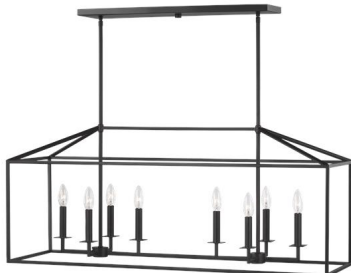

GENERATION LIGHTING

6615008-112: Eight Light Island Pendant

Collection: Perryton

Supplied with pre-laced, adjustable 10-feet of wire and 6-feet of chain for preferred length

For an eco-friendly lighting design, convert to LED bulbs to offer savings and reduce energy

1-year manufacturer warranty

UPC #:785652087097

Finish: Midnight Black (112)

Dimensions:

Length: 40" **Overall Height:** 60 3/4"
Width: 12" **Wire:** 120" (color/Black)
Height: 16 3/4" **Mounting Proc.:** Single Cap Nut
Weight: 15.9 lbs. **Connection:** Mounted To Box

Bulbs:

8 - Candelabra Torpedo 60w Max. 120v - Not included

Features:

- Clear bulb(s) recommended for this fixture
- Meets Title 24 energy efficiency standards
- Title 24 compliant if used with Joint Appendix (JA8) approved light bulbs listed in the California Energy Commission Appliance database.