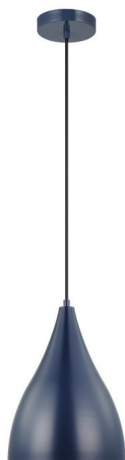

## 6545301EN3-127: Small Pendant

### Dimensions:

**Diameter:** 9"  
**Width:** 9"  
**Height:** 11 3/4"  
**Weight:** 2.6 lbs.  
**Overall Height:** 147"  
**Wire:** 144" (color/Black)  
**Mounting Proc.:** Screw(s)  
**Connection:** Mounted To Box  
**Watts:** 9  
**Lumens:** 800

### Material List:

1 Body - Steel - Navy  
 1 Fabric Cord - Fabric - Black

### Shade / Glass / Diffuser Details:

Part	Material	Finish	Quantity	Item Number	Length	Width	Height	Diameter	Fitter Diameter	Shade Top Length	Shade Top Width	Shade Top Diameter
Shade	Steel	Navy	1				11 3/4	9				