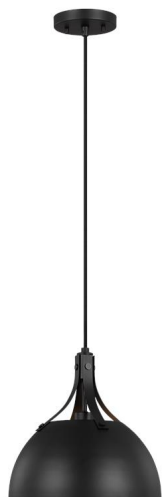

GENERATION LIGHTING

6524201-112: One Light Pendant

Collection: Rockland

Supplied with adjustable 10-feet of wire for preferred length

Mounting hardware included for use on flat, slope, vaulted or cathedral ceilings

For an eco-friendly lighting design, convert to LED bulbs to offer savings and reduce energy

Install a dimmer switch for a warm glow effect and easily change the look and feel of the room

Shade interior is gloss white

UPC #:785652089169

Finish: Midnight Black (112)

Dimensions:

Diameter: 11 3/4"

Height: 11 7/8"

Weight: 3.2 lbs.

Overall Height: 125 1/2"

Wire: 120" (color/Black)

Mounting Proc.: Cap Nuts

Connection: Mounted To Box

Bulbs:

1 - Medium A19 75w Max. 120v - Not included

Features:

- Easily converts to LED with optional replacement lamps
- Meets Title 24 energy efficiency standards
- Title 24 compliant if used with Joint Appendix (JA8) approved light bulbs listed in the California Energy Commission Appliance database.