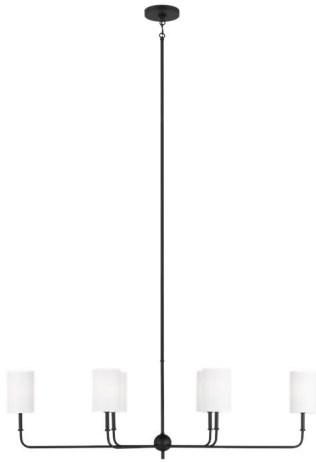

GENERATION LIGHTING

3609306-112: Six Light Linear Chandelier

Collection: Foxdale

UPC #: 785652123641

Finish: Midnight Black (112)

Dimensions:

Length: 14"
Width: 44"
Height: 14"

Overall Height: 59 7/8"

Wire: 120" (color/Black)

Mounting Proc.: Screw Collar - Stem

Connection: Mounted To Box

Bulbs:

6 - Candelabra Torpedo 60w Max. 120v - Not included

Features:

- Easily converts to LED with optional replacement lamps
- Sloped ceiling mounting hardware included
- Meets Title 24 energy efficiency standards
- Title 24 compliant if used with Joint Appendix (JA8) approved light bulbs listed in the California Energy Commission Appliance database.

Material List:

1 Body - Steel - Midnight Black
 3 12" Stem - Steel - Midnight Black
 1 6" Stem - Steel - Midnight Black

Safety Listing:

Safety Listed for Damp Locations

Instruction Sheets:

Trilingual (English, Spanish, and French) (FOXDALE_CHAND)

Shade / Glass / Diffuser Details:

Part	Material	Finish	Quantity	Item Number	Length	Width	Height	Diameter	Fitter Diameter	Shade Top Length	Shade Top Width	Shade Top Diameter
Shade	Fabric	White Linen	5				6	4				4