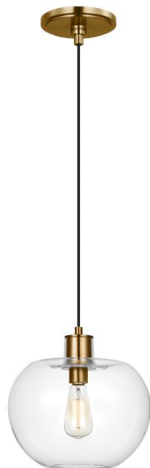

## TP1211BBS: Medium Pendant

**Collection:** Mela

**UPC #:** 014817632019

**Finish:** Burnished Brass (BBS)

### Dimensions:

**Diameter:** 12 3/8"

**Width:** 12 3/8"

**Height:** 12 1/2"

**Weight:** 5.5 lbs.

**Overall Height:** 184 3/8"

**Wire:** 180" (color/Black Fabric Cord)

**Mounting Proc.:** Screw Collar - Chain

### Features:

- This product may be mounted on a sloped ceiling
- Easily converts to LED with optional replacement lamps
- Meets Title 24 energy efficiency standards
- Title 24 compliant if used with Joint Appendix (JA8) approved light bulbs listed in the California Energy Commission Appliance database.

### Shade / Glass / Diffuser Details:

Part	Material	Finish	Quantity	Item Number	Length	Width	Height	Diameter	Fitter Diameter	Shade Top Length	Shade Top Width	Shade Top Diameter
Shade	Glass	Clear	1				11 1/2	12 3/8				