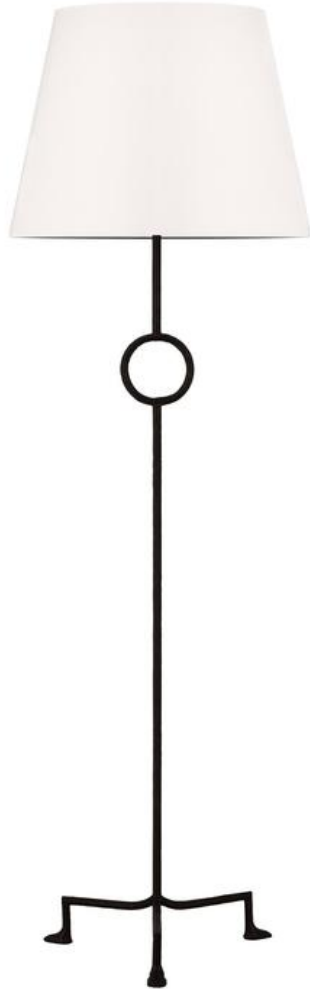

TFT1031AI1: Large Floor Lamp

Dimensions:

Diameter:	20"	Wire:	96" (color/Black)
Width:	20"	Switch Type:	On/Off Switch
Height:	64"	Switch Location:	At Socket
Weight:	8 lbs.	Connection:	Plug Into Box
		Harp Size:	11"
		Watts:	9
		Lumens:	800
		Bulb Temp:	300 °K
		Spot Type:	

Bulbs:

- 1 - LED Medium A19 9w Max. 120v - included
- 0 - Medium A19 75w Max. 120v - Not included

Features:

- LED Bulbs are an efficient, versatile and durable light source that deliver exceptional performance.
- Meets Title 24 energy efficiency standards
- Title 24 compliant when used with included Joint Appendix (JA8) approved lamp.

Material List:

- 1 Body - Steel - Aged Iron
- 1 Accents - Steel - Aged Iron

Safety Listing:

Safety Listed for Dry Locations

Instruction Sheets:

Trilingual (English, Spanish, and French) (MONTOUR_FLR)

Collection: Montour

UPC #: 014817630008

Finish: Aged Iron (AI)

Shade / Glass / Diffuser Details:

Part	Material	Finish	Quantity	Item Number	Length	Width	Height	Diameter	Fitter Diameter	Shade Top Length	Shade Top Width	Shade Top Diameter
Shade	Fabric	White Linen	1				15 1/4	20				14