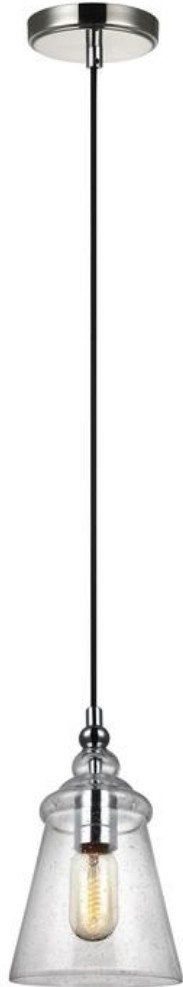

P1449CH: Mini Pendant

Dimensions:

Diameter:	5 3/4"	Overall Height:	183 1/2"
Width:	5 3/4"	Wire:	180" (color/Black Fabric Cord)
Height:	9 1/2"	Mounting Proc.:	Set Screw(s)
Weight:	3.28 lbs.	Connection:	Mounted To Box

Bulbs:

1 - Medium A19 75w Max. 120v - Not included

Features:

- This fixture features mouth-blown glass and slight variations are an inherent part of the handcrafting process.
- Vintage lamp(s) recommended for aesthetics

Material List:

1 Body - Steel - Chrome

Safety Listing:

Safety Listed for Damp Locations

Instruction Sheets:

Trilingual (English, Spanish, and French) (p1449)

Collection: Loras

Supplied with pre-laced, adjustable 15-feet of wire

Loras is a contemporary take on historic, industrial designs

UPC #:014817570168

Finish: Chrome (CH)

Shade / Glass / Diffuser Details:

Part	Material	Finish	Quantity	Item Number	Length	Width	Height	Diameter	Fitter Diameter	Shade Top Length	Shade Top Width	Shade Top Diameter
Shade	Glass	Clear Seeded	1				8 3/4	5 3/4				