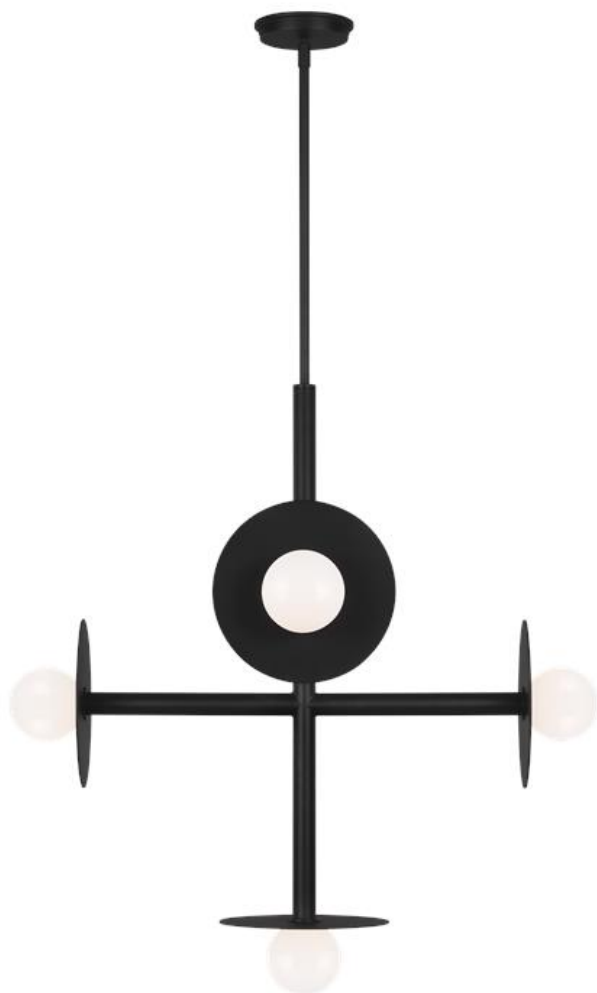

KC1035MBK: Large Chandelier

Dimensions:

Diameter:	27 1/4"	Overall Height:	84 1/8"
Length:	27 1/4"	Wire:	240" (color/Black)
Height:	28 3/4"	Mounting Proc.:	Screw(s)
Weight:	15.4 lbs.	Connection:	Mounted To Box

Bulbs:

5 - Halogen G9 T4 60w Max. 120v - Not included
0 - LED G9 T4 4.5w Max. 120v - Not included

Features:

- This fixture features mouth-blown glass and slight variations are an inherent part of the handcrafting process.

Material List:

1 Body - Steel - Midnight Black
4 12" Stem - Steel - Midnight Black
1 6" Stem - Steel - Midnight Black

Safety Listing:

Safety Listed for Damp Locations

Collection: Nodes

Steel frame adds strength and durability, showcasing the delicate blown glass opal diffuser.

Part	Material	Finish	Quantity	Item Number	Length	Width	Height	Diameter	Fitter Diameter	Shade Top Length	Shade Top Width	Shade Top Diameter
Shade	Glass	White	4				3 1/4	3 1/2				

Backplate / Canopy Details: