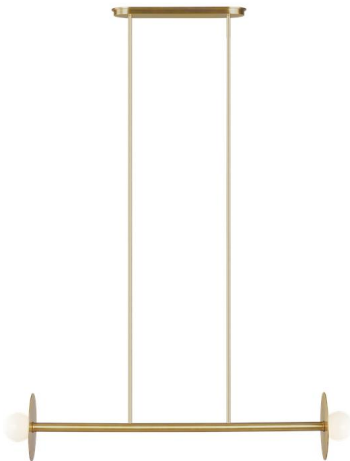

KC1012BBS: Medium Linear Chandelier

Collection: Nodes

Steel frame adds strength and durability, showcasing the delicate blown glass opal diffuser.

Supplied with 15' of wire

Available in two finish options: Burnished Brass and Midnight Black

Robust assortment includes 2- and 8-light linear chandeliers, 1-light short and long pendants, 5 sconce options, 1-light table and floor lamps and 4 flush mount options.

Damp Rated

UPC #:014817594010

Finish: Burnished Brass (BBS)

Dimensions:

Length: 41 1/8"

Width: 8"

Height: 8"

Weight: 7.7 lbs.

Overall Height: 61 1/2"

Wire: 180" (color/Clear Silver)

Mounting Proc.: Screw(s)

Diffuser	Steel / Glass	White	2			3 1/4	3 1/2			
----------	---------------	-------	---	--	--	-------	-------	--	--	--

Backplate / Canopy Details:

Type	Height / Length	Width	Depth	Diameter	Outlet Box Up	Outlet Box Down
Canopy	1	16	4 1/2			