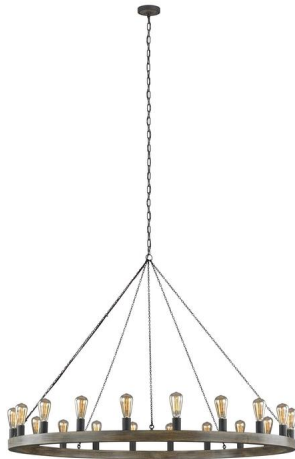

F3933/20WOW/AF: Large Chandelier

Dimensions:

Diameter: 60" **Overall Height:** 127"
Height: 40 1/2" **Wire:** 240" (color/Brown)
Weight: 29.8 lbs. **Chain:** 84"
Mounting Proc.: Screw Collar - Chain
Connection: Mounted To Box

Bulbs:

20 - Medium A19 75w Max. 120v - Not included

Features:

-

Material List:

1 Body - Steel - Weathered Oak Wood / Antique Forged Iron

Safety Listing:

Safety Listed for Damp Locations

Instruction Sheets:

Trilingual (English, Spanish, and French) (F3932-12-F3933-20)

Collection: Avenir

Featured in the decorative Avenir collection

20 A19 Medium 75 watt light bulbs

The preferred brand choice of builders and electricians

cETL listed for damp locations

Supplied with 20 feet of wire

UPC #:014817587531

Finish: Weathered Oak Wood / Antique Forged Iron (WOW/AF)

Backplate / Canopy Details:

Type	Height / Length	Width	Depth	Diameter	Outlet Box Up	Outlet Box Down
Canopy	1 1/8			5 1/2		