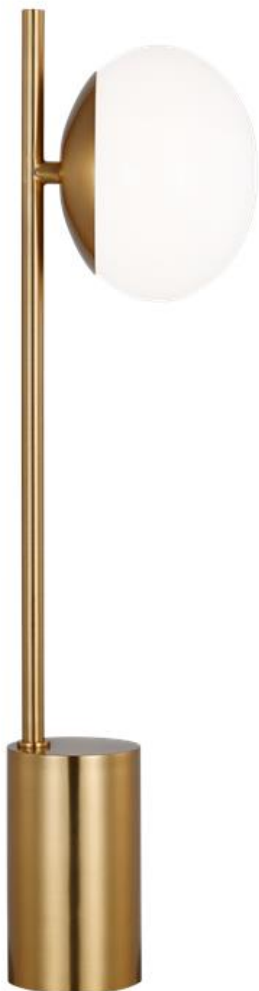

ET1461BBS2: Table Lamp

Dimensions:

Length: 6 1/2"
 Width: 6 1/2"
 Height: 24 3/4"
 Weight: 7.8 lbs.

Wire: 72" (color/Clear Silver)
 Switch Type: On/Off Switch
 Switch Location: In Line
 Connection: Plug Into Box
 Watts: 4.5
 Lumens: 450

Bulbs:

1 - LED G9 T4 4.5w Max. 120v - included

Features:

- This product is dimmable.
- This fixture features mouth-blown glass and slight variations are an inherent part of the handcrafting process.
- LED Bulbs are an efficient, versatile and durable light source that deliver exceptional performance.
- Title 24 compliant when used with included Joint Appendix (JA8) approved lamp.

Material List:

1 Body - Steel - Burnished Brass

Safety Listing:

Safety Listed for Dry Locations

Instruction Sheets:

Trilingual (English, Spanish, and French) (LUNE-TABLELAMP)

Collection: Lune

UPC #:014817625011

Finish: Burnished Brass (BBS)

Shade / Glass / Diffuser Details:

Part	Material	Finish	Quantity	Item Number	Length	Width	Height	Diameter	Fitter Diameter	Shade Top Length	Shade Top Width	Shade Top Diameter
Shade	Glass	White	1				4 11/16	6 1/2				