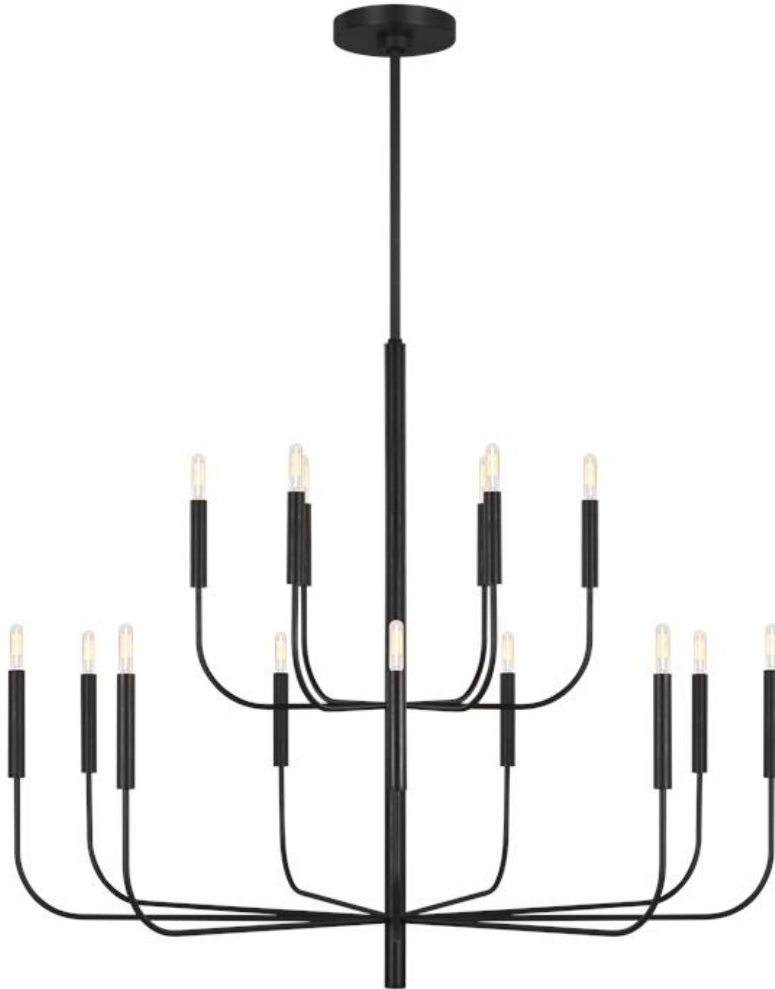

EC10015AI: Large Two-Tier Chandelier

Dimensions:

Diameter:	48 3/4"	Overall Height:	92 5/8"
Width:	48 3/4"	Wire:	240" (color/Black)
Height:	37 1/2"	Mounting Proc.:	Universal Mounting Plate
Weight:	17.3 lbs.	Connection:	Mounted To Box

Bulbs:

15 - Candelabra Torpedo 60w Max. 120v - Not included

Features:

- Clear bulb(s) recommended for this fixture
- Easily converts to LED with optional replacement lamps

Material List:

- 1 Body - Steel - Aged Iron
- 4 12" Stem - Steel - Aged Iron
- 1 6" Stem - Steel - Aged Iron

Safety Listing:

Safety Listed for Damp Locations

Instruction Sheets:

Trilingual (English, Spanish, and French) (ec1006 ec1009 ec10015)

Collection: Brianna

J-style arms directly welded into center body

15 Torpedo Candelabra 60 watt light bulbs

cETL listed for damp locations

Supplied with 15 feet of wire

A great choice for your do-it-yourself project

UPC #:014817610925

Finish: Aged Iron (AI)

Backplate / Canopy Details:

Type	Height / Length	Width	Depth	Diameter	Outlet Box Up	Outlet Box Down
Canopy	1 3/8"			5 1/2"		