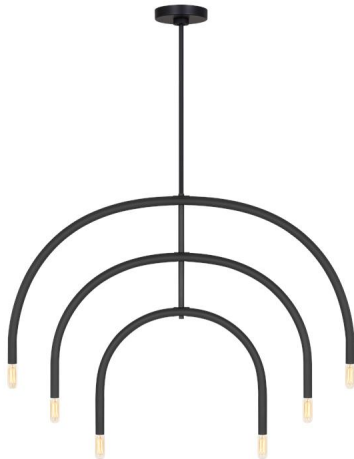

DJC1126MBK: Large Chandelier

Collection: Hadden

UPC #:014817632668

Finish: Midnight Black (MBK)

Dimensions:

Length: 27 1/8"

Width: 36"

Height: 24 1/4"

Weight: 8.58 lbs.

Overall Height: 68 1/4"

Wire: 120" (color/Black)

Mounting Proc.: Screw Collar - Stem

Connection: Mounted To Box

Bulbs:

6 - Candelabra T6 40w Max. 120v - Not included

Features:

- This product may be mounted on a sloped ceiling
- Meets Title 24 energy efficiency standards
- Title 24 compliant if used with Joint Appendix (JA8) approved light bulbs listed in the California Energy Commission Appliance database.

Material List:

1 Body - Steel - Midnight Black

3 12" Stem - Steel - Midnight Black

1 6" Stem - Steel - Midnight Black

Safety Listing:

Safety Listed for Damp Locations

Instruction Sheets:

Trilingual (English, Spanish, and French) (HADDEN_CHAND)