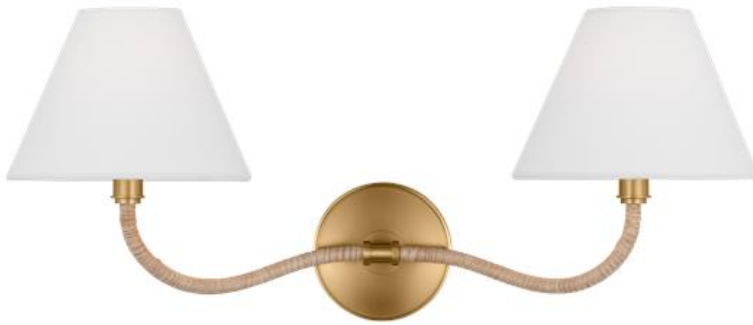

# FEISS

EST. 1955

## CW1302BBS: Double Sconce

### Dimensions:

**Width:** 21 5/8"      **Extends:** 8 1/2"  
**Height:** 9 1/2"      **Wire:** 8" (color/Black/White)  
**Mounting Proc.:** Screw(s)

### Material List:

1 Body - Steel - Burnished Brass  
 2 Accents - Rattan - Blonde Rattan  
 2 Candle Cover - Sea Grass - Burnished Brass