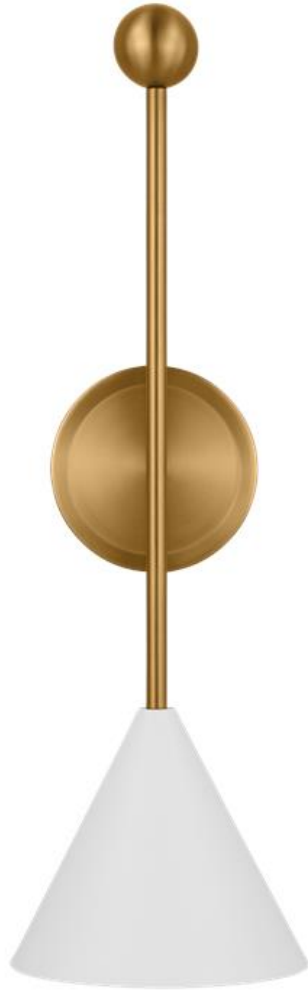

AEW1051MWTBBS: Large Sconce with Matte White Shade

Dimensions:

Width: 6 7/8" **Extends:** 7 7/8"
Height: 22" **Wire:** 8" (color/Black/White)
Weight: 1.98 lbs. **Mounting Proc.:** Set Screw(s)
Connection: Mounted To Box

Bulbs:

1 - Candelabra Torpedo 60w Max. 120v - Not included

Features:

- Easily converts to LED with optional replacement lamps
- Fixture may be mounted in the up or down position
- Meets Title 24 energy efficiency standards
- Title 24 compliant if used with Joint Appendix (JA8) approved light bulbs listed in the California Energy Commission Appliance database.

Material List:

1 Body - Steel - Burnished Brass

Safety Listing:

Safety Listed for Damp Locations

Instruction Sheets:

Trilingual (English, Spanish, and French) (COSMO_WALL)

Collection: Cosmo

UPC #: 014817626018

Finish: Matte White and Burnished Brass (MWTBBS)

Shade / Glass / Diffuser Details:

Part	Material	Finish	Quantity	Item Number	Length	Width	Height	Diameter	Fitter Diameter	Shade Top Length	Shade Top Width	Shade Top Diameter
Shade	Steel	Matte White	1				5 7/8	6 7/8				