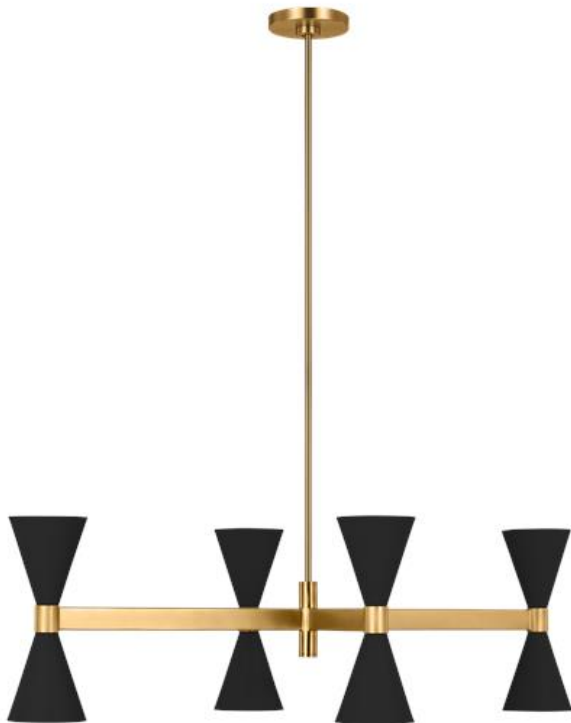

AEC1068MBK: Linear Chandelier

Dimensions:

Length:	42"	Overall Height:	64 1/2"
Width:	24"	Wire:	180" (color/Clear Silver)
Height:	13 1/8"	Mounting Proc.:	Screw Collar - Stem
Weight:	12 lbs.	Connection:	Mounted To Box

Bulbs:

8 - Candelabra Torpedo 60w Max. 120v - Not included

Features:

- Easily converts to LED with optional replacement lamps
- Meets Title 24 energy efficiency standards
- Title 24 compliant if used with Joint Appendix (JA8) approved light bulbs listed in the California Energy Commission Appliance database.

Material List:

1 Body - Steel - Burnished Brass
 4 12" Stem - Steel - Burnished Brass
 1 6" Stem - Steel - Burnished Brass

Safety Listing:

Safety Listed for Damp Locations

Instruction Sheets:

Trilingual (English, Spanish, and French) (ALBERTINE_CHAND)

Collection: Albertine

UPC #: 014817625851

Finish: Midnight Black (MBK)

Shade / Glass / Diffuser Details:

Part	Material	Finish	Quantity	Item Number	Length	Width	Height	Diameter	Fitter Diameter	Shade Top Length	Shade Top Width	Shade Top Diameter
Shade	Steel	Midnight Black	8				6	5				1 1/2