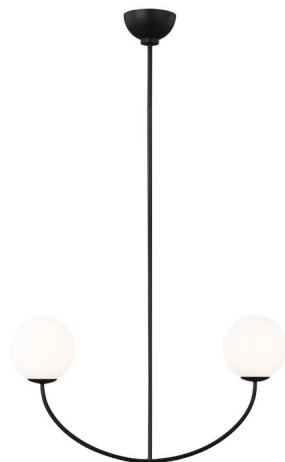

## AEC1042MBK: Two Light Linear Chandelier

**Collection:** Galassia

Featured in the decorative Galassia collection

2 60 watt torpedo light bulbs

Milk white glass

A great choice for your do-it-yourself project

### Dimensions:

**Length:** 7"  
**Width:** 30"  
**Height:** 15 7/8"  
**Weight:** 6.8 lbs.

**Overall Height:** 81"

**Wire:** 180" (color/Black)

**Mounting Proc.:** Screw Collar - Stem

**Connection:** Mounted To Box

### Features:

- This product may be mounted on a sloped ceiling
- This fixture features mouth-blown glass and slight variations are an inherent part of the handcrafting process.
- Easily converts to LED with optional replacement lamps
- Meets Title 24 energy efficiency standards
- Title 24 compliant if used with Joint Appendix (JA8) approved light bulbs listed in the California Energy Commission Appliance database.

### Shade / Glass / Diffuser Details:

Part	Material	Finish	Quantity	Item Number	Length	Width	Height	Diameter	Fitter Diameter	Shade Top Length	Shade Top Width	Shade Top Diameter
Shade	Glass	White	2				6 3/4	7				